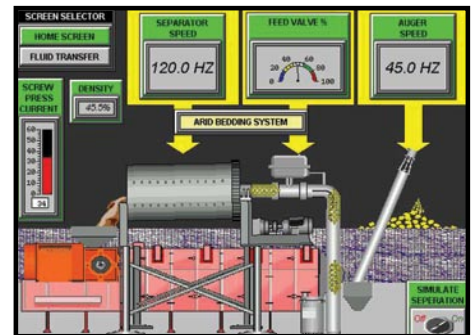

GRAPHIC SYSTEM STATUS SCREEN